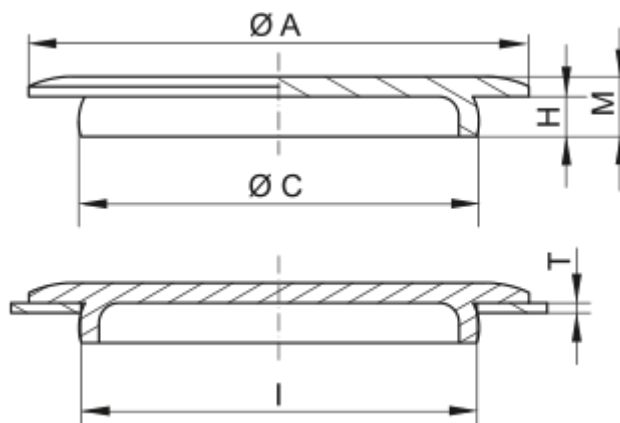

Article number: 59GPN9103223

Description: KLEE Universal flat design GPN 910 - 75,5 (Wall thickness 1,5)

Measures

A = 83

C = 75

H = 8

I = 75.5

M = 10

T = 1.5